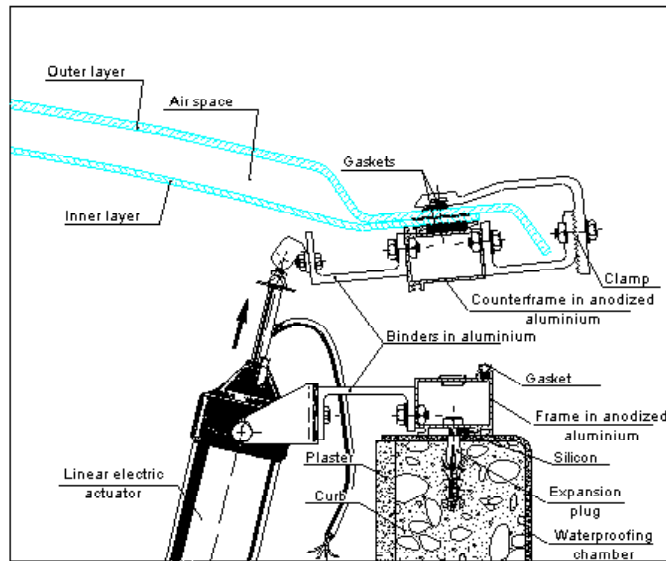

## Specifications 5 Devices

Double wall skylight with manual opening and fixed flyscreen