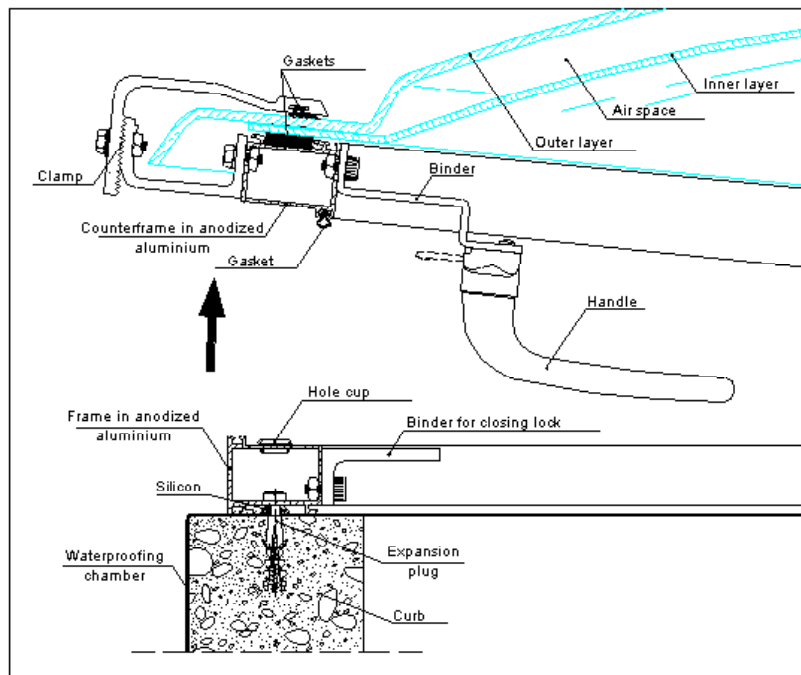

## Specifications 5 Devices

Double wall skylight with manual opening and fixed flyscreen