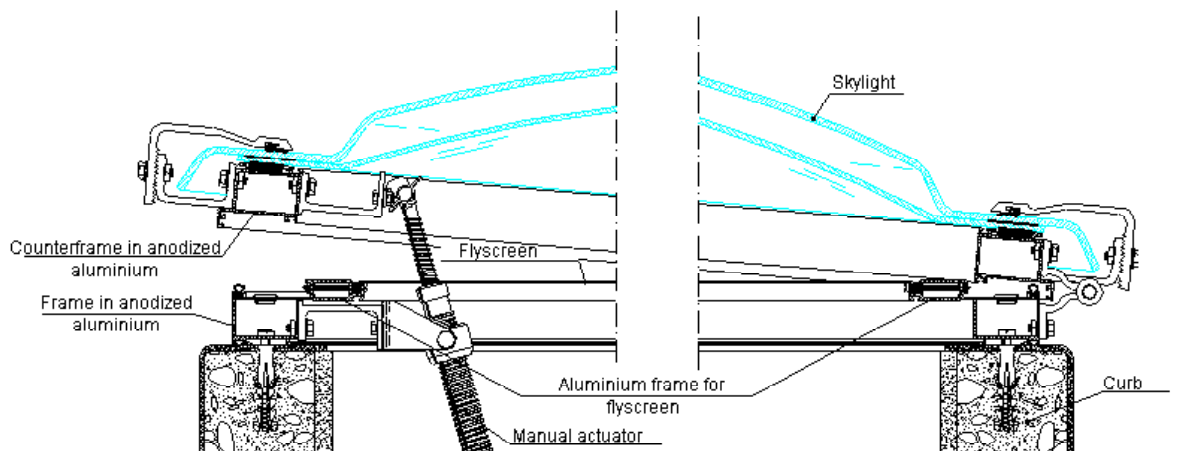

## Specifications 5 Devices

Double wall skylight with manual opening and fixed flyscreen