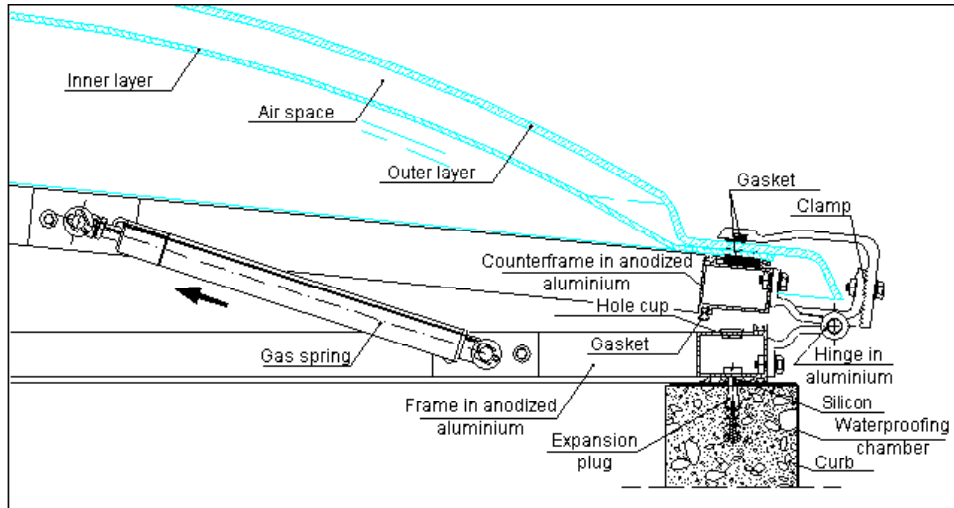

## Specifications 5 Devices

Double wall skylight with manual opening and fixed flyscreen